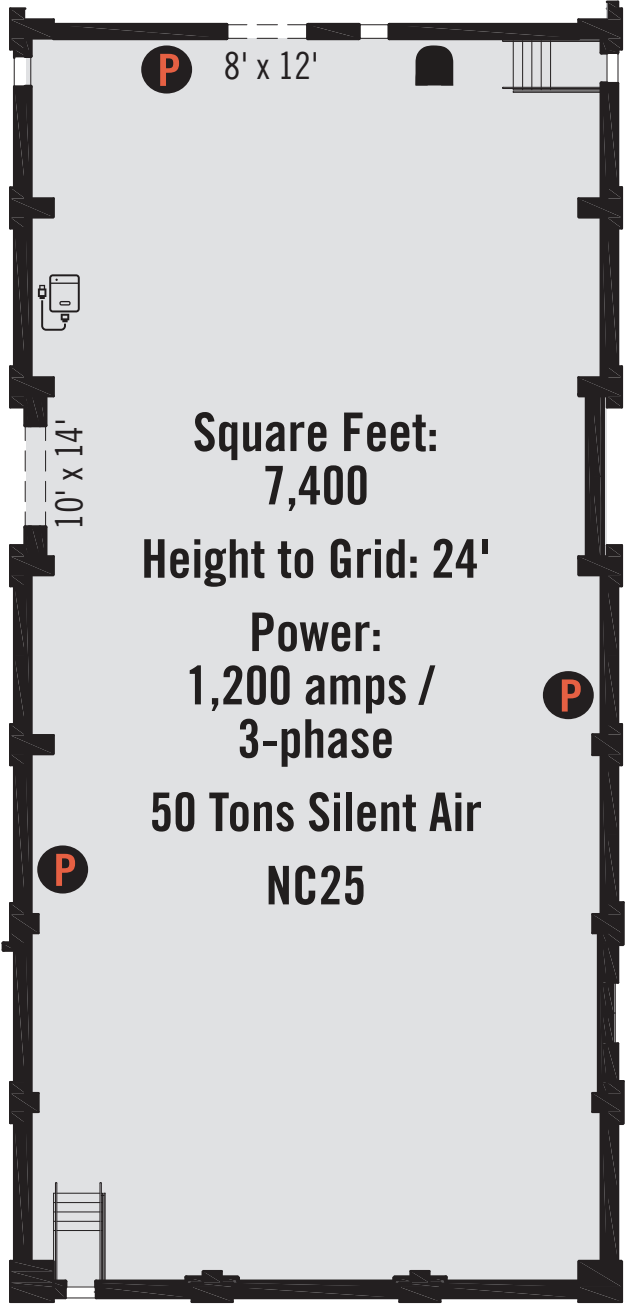

**SECOND
LINE
STAGES**

STAGE 3

-  Sink
-  Data Port
-  Cable
-  Power

Stages	Size	Gross Dimensions	Height to Grid	Grid Load	Catwalk	Power 	Stage Doors	Silent Air	NC-25	Filtered Water 
Stage Three	7,400	60' x 124'	24'	20lbs/sf	(N)	1,200amps / 3-phase	8' x 12' 10' x 14'	(Y)	(Y)	(Y)

800 Richard St, New Orleans, Louisiana 70130 ■ 504.528.3050 ■ secondlinestages.com

Note: Dimensions are for overall stage size and do not take into account stage irregularities. Production Company Representatives should verify dimensions for particular applications.