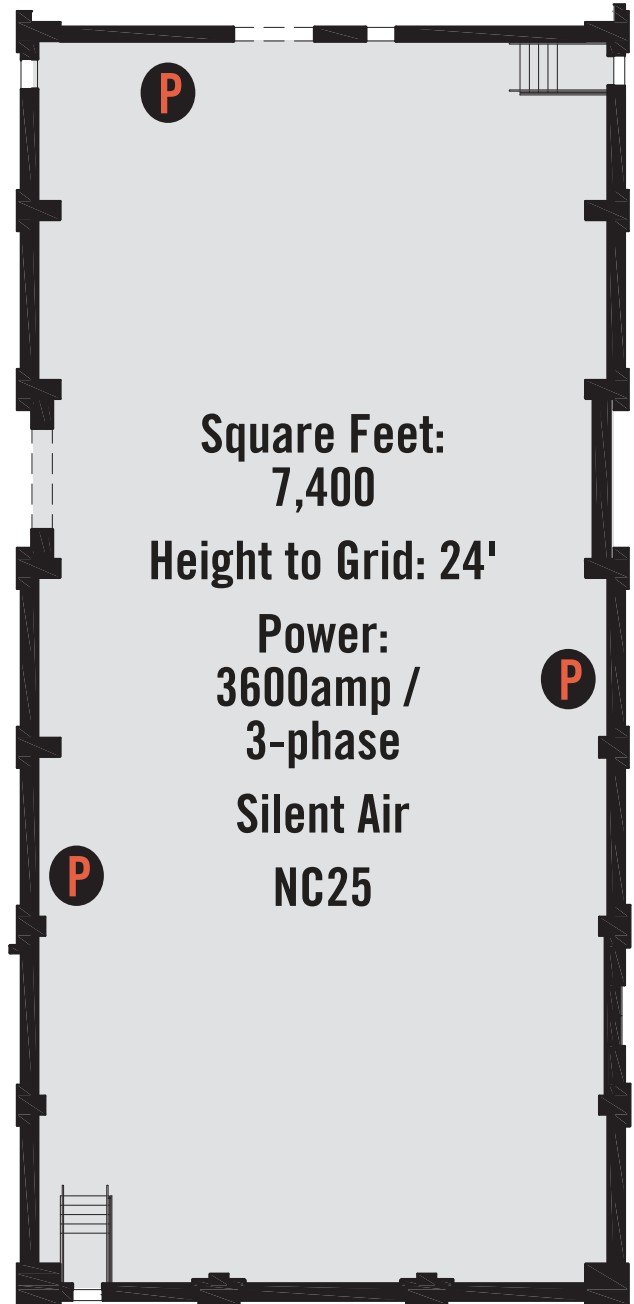

**SECOND
LINE
STAGES**

STAGE 3

Note: Dimensions are for overall stage size and do not take into account stage irregularities. Production Company representatives should verify dimensions for particular applications.

Stages	Size	Gross Dimensions	Height to Grid	Grid Load	Catwalk	Power	Stage Doors	Silent Air	NC-25	Wireless 802.11n/ Fiber Optics	Filtered Water <input type="checkbox"/>
Stage Three	7,400	60' x 124'	24'	20lbs/sf	(N)	3600amp / 3-phase	10' x 14' 10' x 12'	(Y)	(Y)	(Y)	(Y)